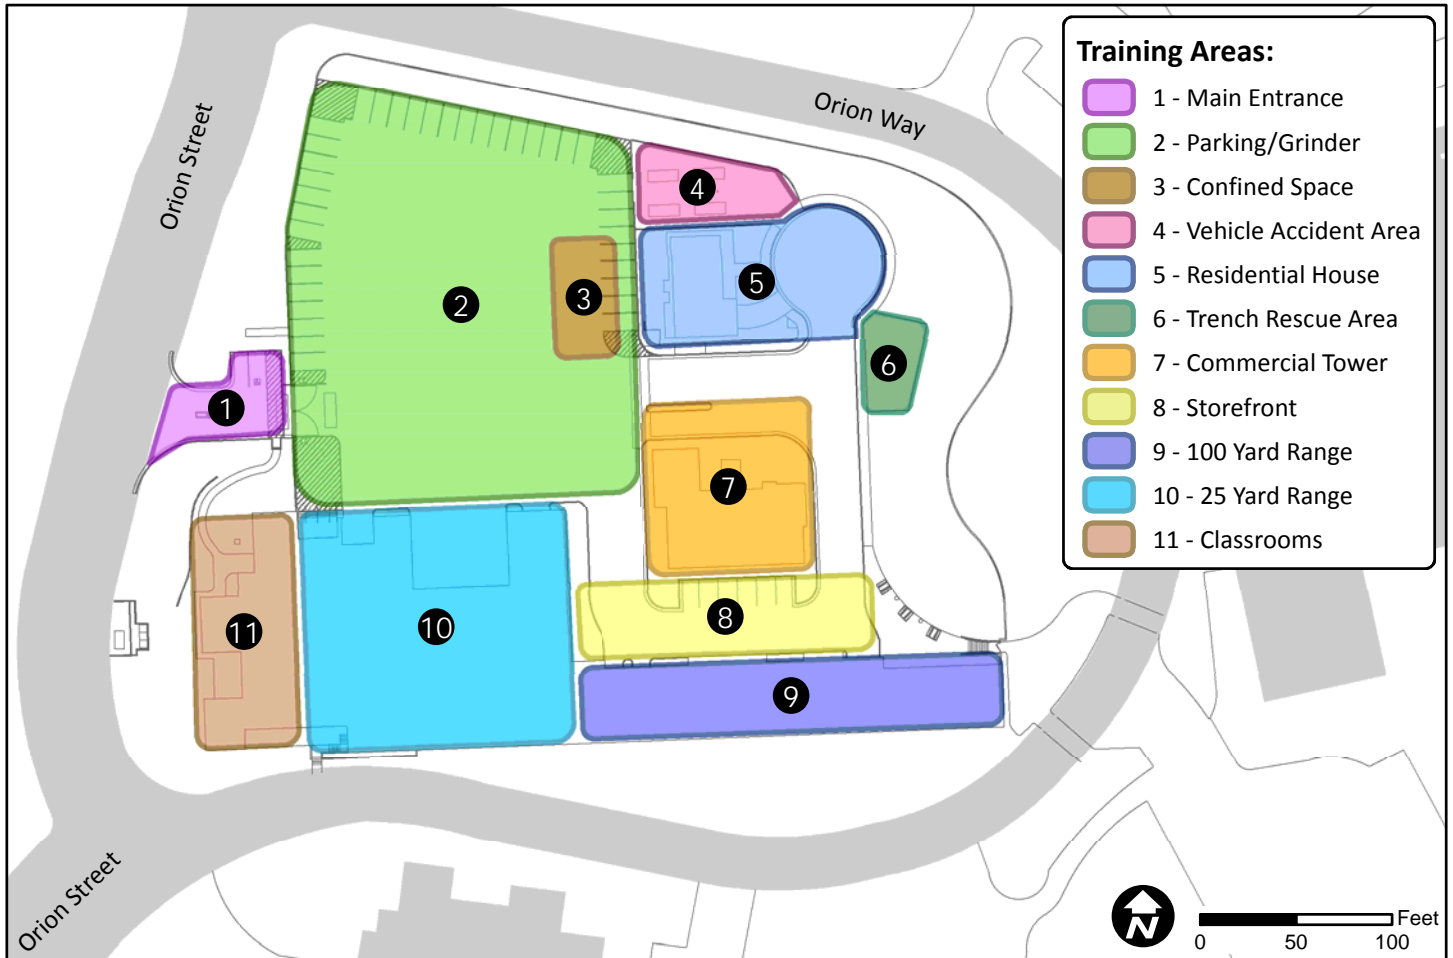

City of Carlsbad Safety Training Center

Phone: 760-931-2236
5750 Orion Street, Carlsbad, CA 92010